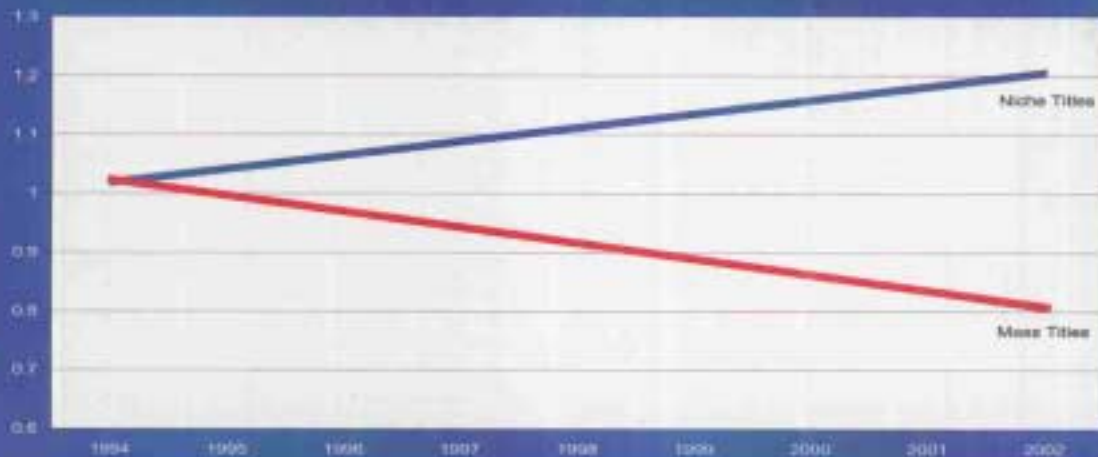

RDS Helping You Find Your Profitable Niche...

**COMPUTER:
RSV =
\$23.5 Million**
↑ **107%**

**Total Niche
RSV =
\$300 Million**
↑ **64%**
since 1994!

**FOOD & WINE:
RSV =
\$35.7 Million**
↑ **593%**

Mass VS Niche Categories Index Sales Trend

**GARDENING:
RSV =
\$18.4 Million**
↑ **210%**

**CHILDRENS:
RSV =
\$9.8 Million**
↑ **575%**

**CAR
ENTHUSIAST:
RSV =
\$44 Million**
↑ **102%**

RDS are the specialists, bringing you the niche titles that makes you a destination store!